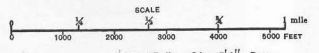

MAP OF COLUMBUS, OHIO

Showing standard gage for Interurban Railways
and wide gage for City Railways.

Street Railway Lines 5' 2 1/2" Gage
Interurban Lines 5' 0" Gage
Interurban Lines 4' 8 1/2" Gage